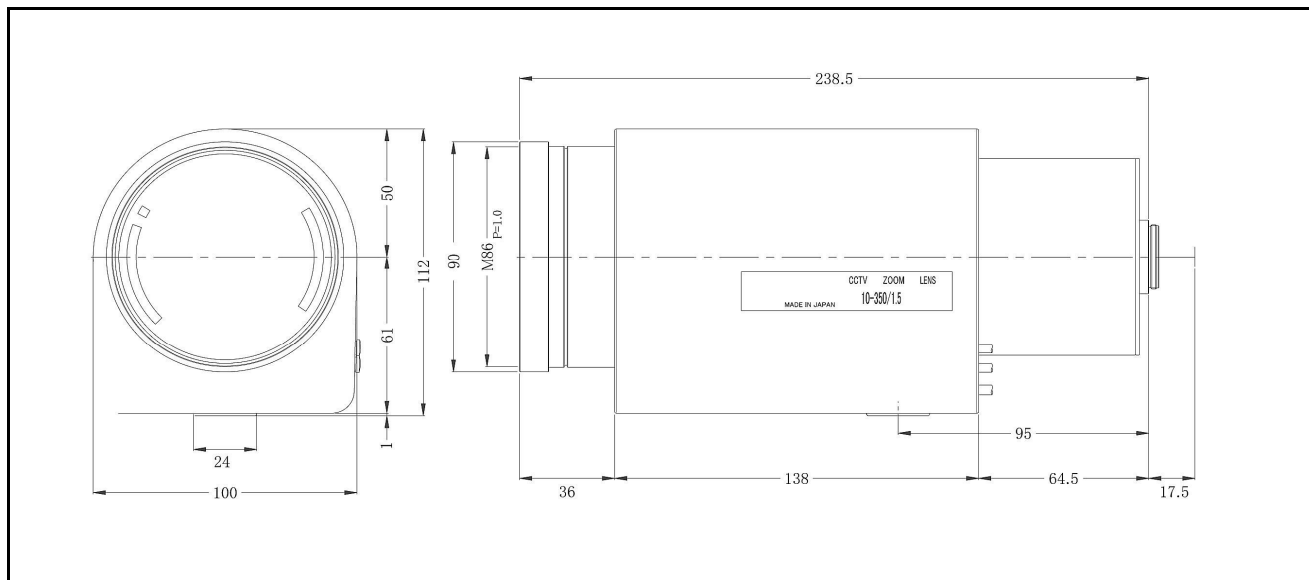

## YH35Z1035MAD

**35X MOTORIZED ZOOM LENS  
AUTO IRIS (DC-DRIVE)  
MEGA-PIXEL RESOLUTION**

(Unit: mm)

**Image Format**

**1/2-inch**

**Focal Length**

**10 - 350mm**

**Max. Aperture**

**F1.5 - 1000**

**Operation**

**Iris: Auto iris, DC-drive**

**Zoom: Motorized**

**Focus: Motorized**

**View Angle on 1/2"  
(Degrees)**

	Tele	Wide
Horizontal:	1.05°	35.3°
Vertical:	0.79°	26.7°

**Lens Mount**

**C-Mount**

**MOD(Minimum Object Distance)**

**2.5m**

**Back Focal Length**

**14.48mm**

**Filter Screw Size**

**Dimensions**

**100 x 112 x 238.5mm**