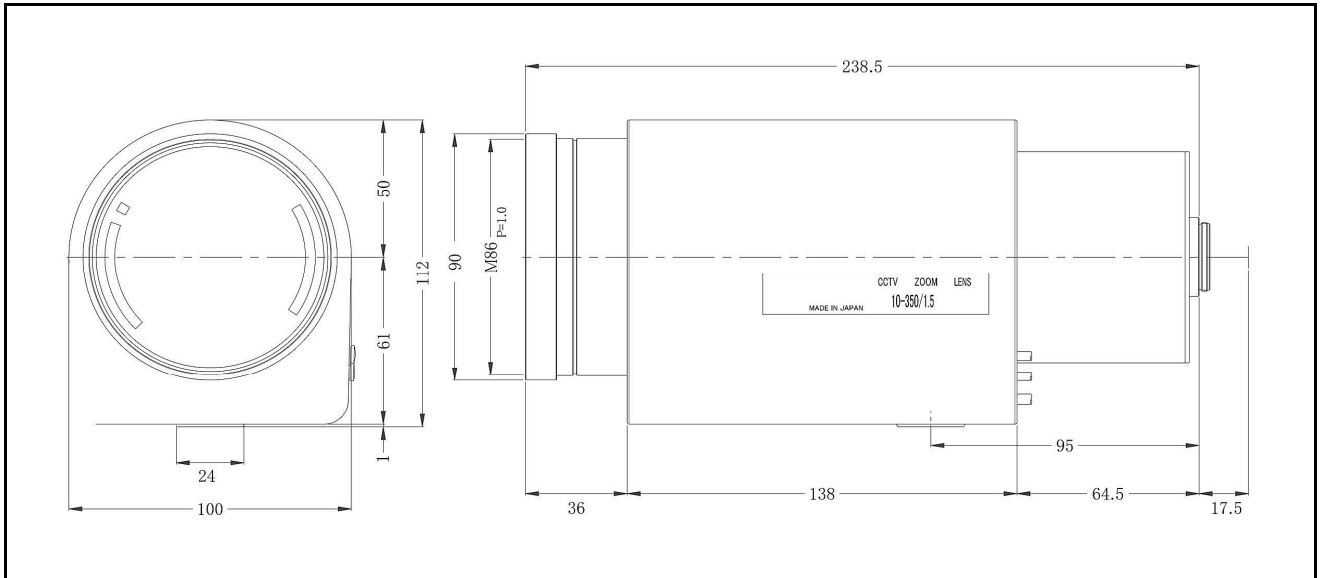

CCTV LENS

YH35Z1035M

**35X MOTORIZED ZOOM LENS
MEGA-PIXEL**

(Unit: mm)

Image Format

1/2-inch

Focal Length

10 - 350mm

Max. Aperture

F1.5 - 1000

Operation

**Iris: Motorized
Zoom: Motorized
Focus: Motorized**

**View Angle on 1/2"
(Degrees)**

	Tele	Wide
Horizontal:	1.05°	35.3°
Vertical:	0.79°	26.7°

Lens Mount

C-Mount

MOD(Minimum Object Distance)

2.5m

Back Focal Length

14.48mm

Filter Screw Size

Dimensions

100 x 112 x 238.5mm

Weight