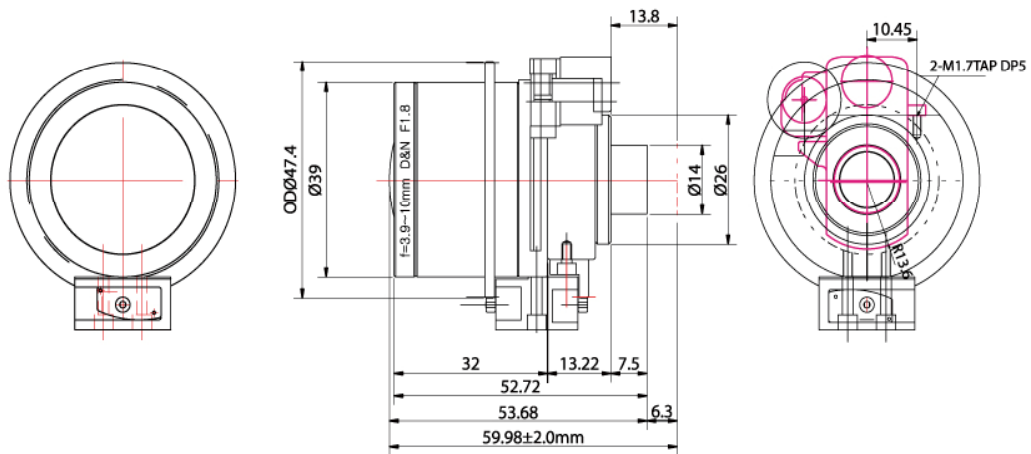

VIDEO CAMERA LENS

PRECISION

VT3Z3910MRDC

3MP resolution, 3.9-10mm F1.8
DC-Iris, IR corrected, Day/Night

(Unit : mm)

Image Format	1/2-inch
Focal Length	3.9-10mm
Maximum Aperture	F1.8 (F1.8-F360)
Operation	Iris : Automatic, DC drive Zoom : Manual Focus : Manual
View Angle	Horizontal : wide 96.50° / Tele 37.30° Vertical : wide 70.95° / Tele 28.00° Diagonal : wide 122.70° / Tele 46.60°
Lens Mount	CS-mount
MOD(Minimum Object Distance)	0.3m
Back Focal Length	7.30mm-13.22mm in Air
Dimensions	Ø41mm x 46.52mm (Dia. x Length)
Temperature	-20°C~+50°C
Weight	105g
Note	