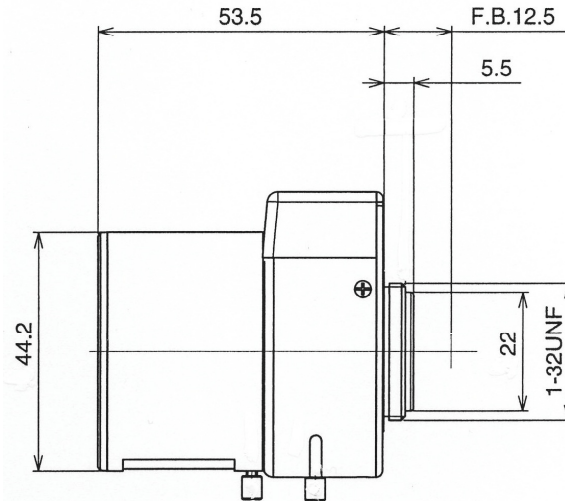

VIDEO CAMERA LENS

PRECISION

VT3Z3280MDIR

Mega-pixel resolution, true Day/Night
Vari-focal, DC auto iris

(Unit : mm)

Image Format	1/3-inch (image circle : $\phi 6.0\text{mm}$)	
Focal Length	3.2 - 8.0mm	
Maximum Aperture	F1.	
Iris Range	F1.4 - 360	
View Angle	Vertical : wide 88° / Tele 35° Diagonal : wide 64° / Tele 26° Horizontal : wide ° / Tele °	
Lens Mount	CS-mount	
MOD(Minimum Object Distance)	0.5m	
Operation	Iris	Automatic
	Focus	Manual
	Zoom	Manual
Weight	80g approx.	
Dimensions	$\phi 44.2\text{mm} \times 53.5\text{mm}$	
Note		