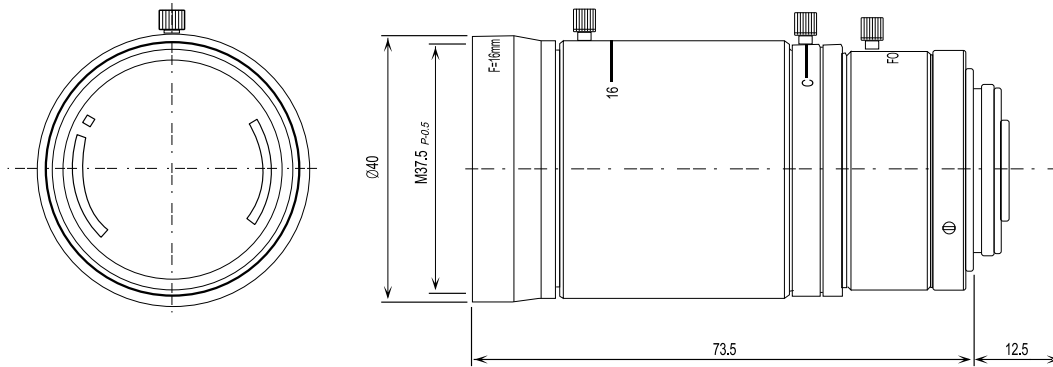

VIDEO CAMERA LENS

PRECISION

VT3Z1648M3

5.0 Mega-pixel resolution, IR-corrected Day/Night
Vari-focal, Manual Iris

(Unit : mm)

Image Format	1/2-inch (image circle : $\phi 8.8\text{mm}$)
Focal Length	16-48mm
Maximum Aperture	F2.0
Iris Operation	Manual
Iris Range	F2.0-Close
View Angle	Horizontal: Wide 25.8° / Tele 8.8° Vertical: Wide 19.04° / Tele 6.42° Diagonal: Wide 32.8° / Tele 10.66°
Lens Mount	CS-mount
MOD(Minimum Object Distance)	0.415m (at wide)
Back Focal Length	8.81mm (wide)
Filter Screw Size	M37.5 x 0.5
Dimensions	$\phi 40.0\text{mm} \times 73.5\text{mm}$ (Max. Diameter x Length)
Weight	150g approx
Note	