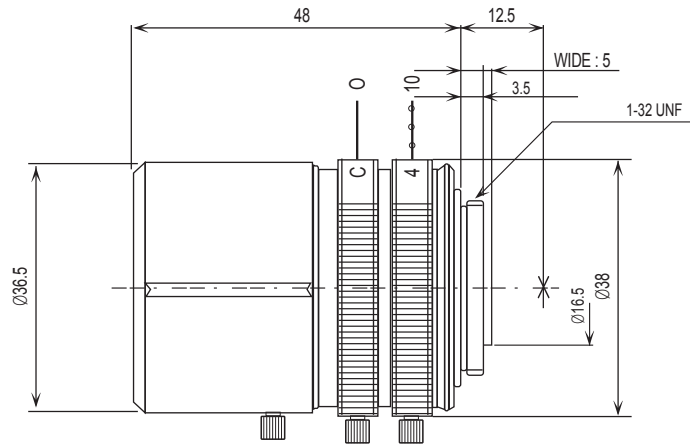

VIDEO CAMERA LENS

PRECISION

VT2Z410CS

Mega-pixel resolution, 4-10mm F1.8
Vari-focal Lens, Manual Iris

(Unit : mm)

Image Format	1/2-inch
Focal Length	4-10mm
Maximum Aperture	F1.8
Iris Operation	Manual
Iris Range	F1.8-Close
View Angle	Horizontal : wide 94° 8 / Tele 37° 3 Vertical : wide 69° 0 / Tele 28° 0 Diagonal : wide 122° 3 / Tele 46° 5
Lens Mount	CS-mount
MOD(Minimum Object Distance)	0.3m (at wide)
Back Focal Length	8.27mm - 13.90mm
Filter Screw Size	Not provided
Dimensions	φ36.5mm x 48mm
Weight	90g approx.
Note	