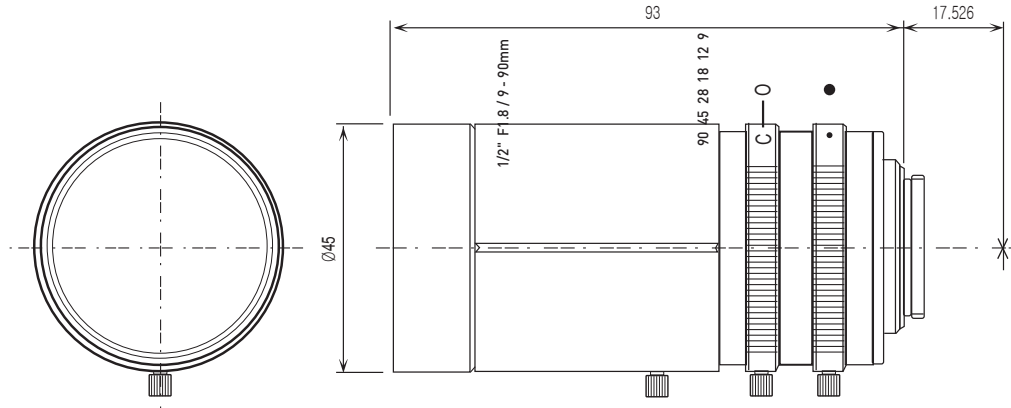

VIDEO CAMERA LENS

PRECISION

VT10Z990MP

1.3 Mega-pixel, IR-corrected Day/Night
Vari-focal Lens, Manual Iris

(Unit : mm)

Image Format	1/2-inch
Focal Length	9-90mm
Maximum Aperture	F1.8
Iris Operation	Manual
Iris Range	F1.8-F16
View Angle	Horizontal : wide 41.1° / Tele 4.2° Vertical : wide 30.3° / Tele 3.1° Diagonal : wide 52.6° / Tele 5.2°
Lens Mount	C-mount
MOD(Minimum Object Distance)	0.3m (at wide)
Back Focal Length	15.37mm
Filter Screw Size	M43 x 0.75
Dimensions	φ45mm x 93mm
Weight	194g approx.
Note	