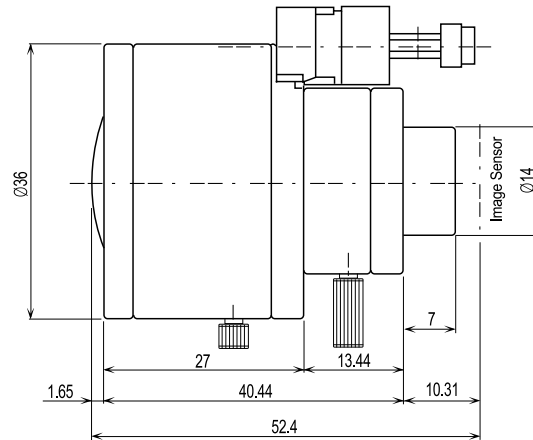

VIDEO CAMERA LENS

PRECISION

ACU3Z2880MPIR/S14

Mega-pixel resolution, IR-corrected Day/Night
Vari-focal, DC Auto Iris

IRIS wiring

- #1 Black Damp -
- #2 White Drive +
- #3 Red Drive +
- #4 Green Drive -

(Unit : mm)

Image Format	1/3-inch
Focal Length	2.8-8.0mm
Maximum Aperture	F1.6
Iris Operation	Auto
Iris Range	F1.6-Close
View Angle	Horizontal : wide 103° / Tele 34.4° Vertical : wide 76° / Tele 25.8° Diagonal : wide 132° / Tele 43°
Lens Mount	φ14 mm straight board-mount
MOD(Minimum Object Distance)	0.5m (at wide)
Back Focal Length	6.32mm
Filter Screw Size	Not provided
Dimensions	φ36.0mm x 42.09mm
Weight	65g approx.
Note	