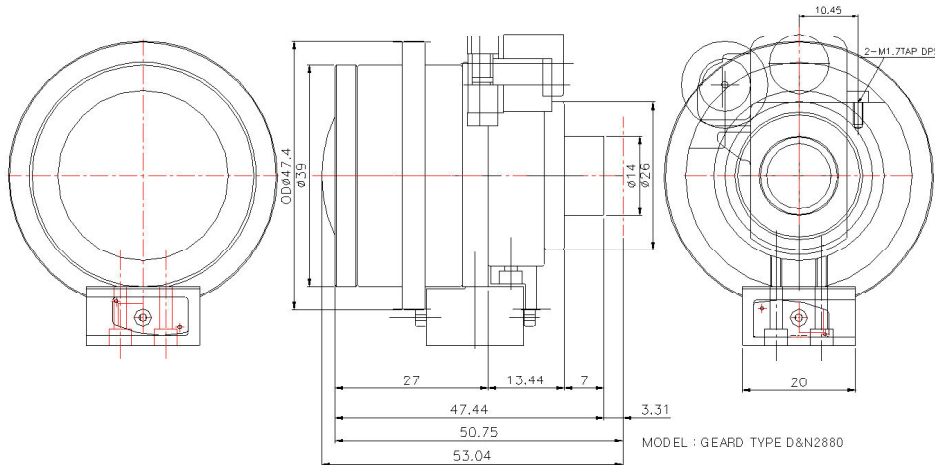

VIDEO CAMERA LENS

PRECISION

ACU3Z2880MFZ

Motorized Zoom & Focus, Mega-pixel resolution, true Day/Night
Vari-focal, DC Auto Iris, IR-cut filter switching unit

IRIS wiring

- #1 Black Damp -
- #2 White Damp +
- #3 Red Drive +
- #4 Green Drive -

IR-cut filter wiring

- #1 Yellow
- #2 Brown

+ for OUT
- for IN

(Unit : mm)

Image Format	1/3-inch	
Focal Length	2.8-8.0mm	
Maximum Aperture	F1.6	
Iris Range	F1.6-360	
View Angle	Vertical : wide 103° / Tele 24.4° Diagonal : wide 76° / Tele 25.8° Horizontal : wide 132° / Tele 43°	
Lens Mount	φ14mm straight board-mount	
MOD(Minimum Object Distance)	0.5m	
Operation	Iris	Automatic, DC-drive
	Focus	Motorized by pulse motor
	Zoom	Motorized by pulse motor
Weight		
Dimensions	φ47.4mm x L42.73mm	
Note		