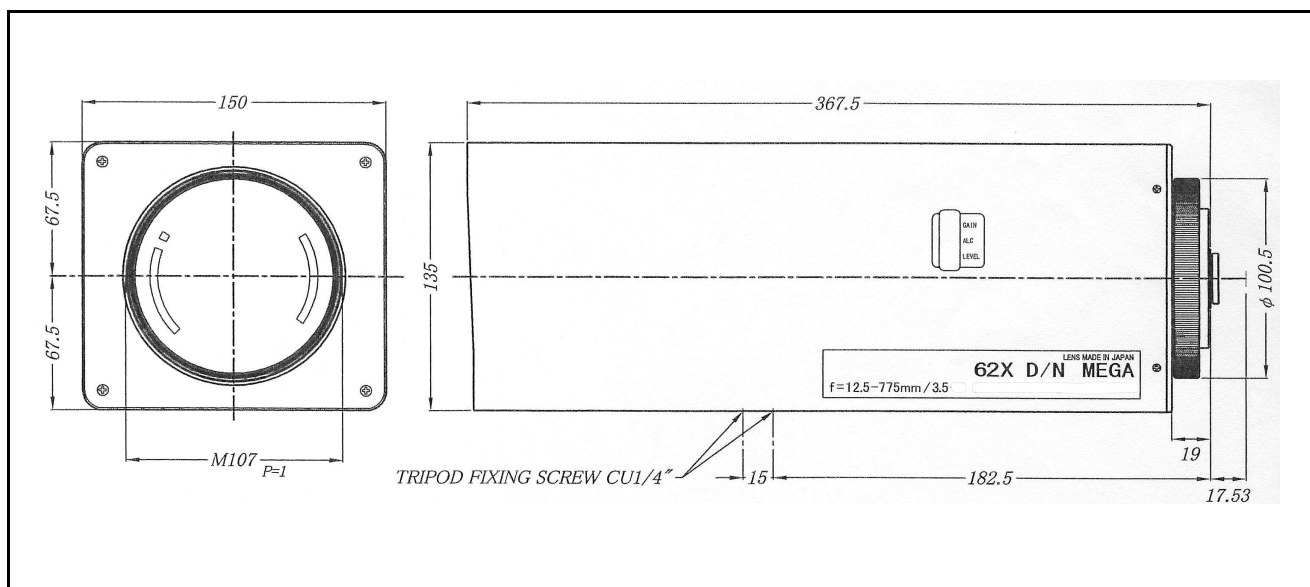

CCTV LENS

YH62Z12775MAD

**62X MOTORIZED ZOOM LENS
AUTO IRIS (DC-DRIVE)**

(Unit: mm)

Image Format	1/2-inch	
Focal Length	12.5 - 775mm	
Max. Aperture	F3.5 - Close	
Operation	Iris:	Auto iris, DC-drive
	Zoom:	Motorized
	Focus:	Motorized
View Angle on 1/2" (Degrees)		
Lens Mount	C-Mount	
MOD(Minimum Object Distance)	5.0m	
Back Focal Length	42.29mm	
Filter Screw Size	Not provided.	
Dimensions	150 x 135 x 367.5mm	
Weight	5,500g approx.	