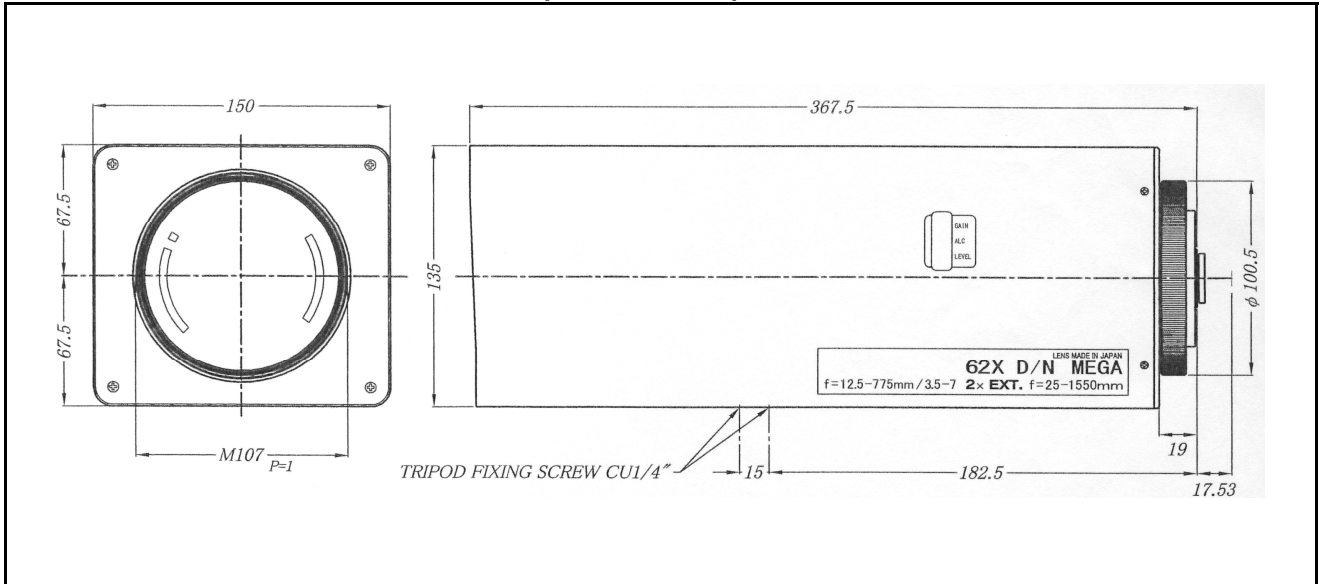

CCTV LENS

YH62Z12775EXMAD

**62X MOTORIZED ZOOM LENS
DOUBLE ZOOM UNIT WITH 2X EXTENDER
AUTO IRIS (DC-DRIVE), DAY & NIGHT**

(Unit: mm)

Image Format	1/2-inch
Focal Length	12.5 - 775mm 25.0 - 1550mm (with 2X extender)
Max. Aperture	F3.5 - Close F7.0 - Close (with 2X extender)
Operation	Iris: Auto iris, DC-drive Zoom: Motorized Focus: Motorized

View Angle on 1/2"
(Degrees)

	Tele	Wide
Horizontal:	0.47°	28.77°
(with 2X extender)	0.24°	14.61°
Vertical:	0.35°	21.78°
(with 2X extender)	0.18°	10.97°

Lens Mount	C-Mount
MOD(Minimum Object Distance)	5.0m
Back Focal Length	42.29mm (42.27mm with 2X extender)
Filter Screw Size	Not provided.
Dimensions	150 x 135 x 367.5mm
Weight	5,500g approx.