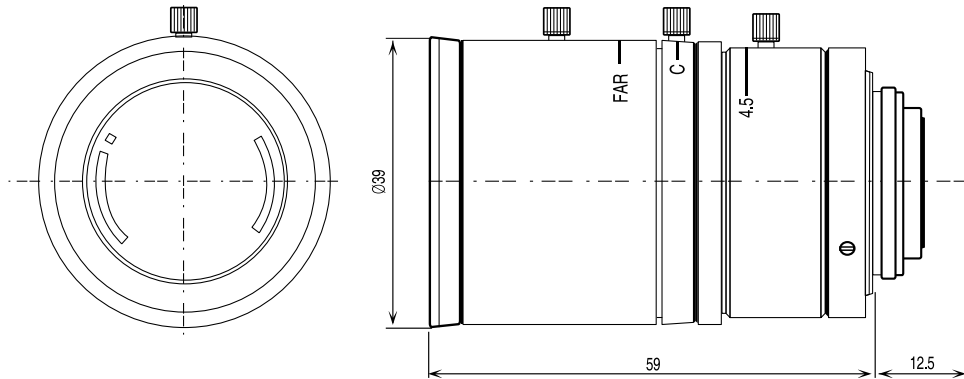

VIDEO CAMERA LENS

PRECISION

VT3Z413M3

5.0 Mega-pixel resolution, IR-corrected Day/Night
Wide Vari-focal, Manual Iris

(Unit : mm)

Image Format	1/2-inch (image circle : $\phi 8.8\text{mm}$)
Focal Length	4.5-13.3mm
Maximum Aperture	F1.8
Iris Operation	Manual
Iris Range	F1.8-Close
View Angle	Horizontal: Wide $90^{\circ} 3$ / Tele $31^{\circ} 2$ Vertical: Wide $66^{\circ} 6$ / Tele $24^{\circ} 0$ Diagonal: Wide $114^{\circ} 3$ / Tele $39^{\circ} 9$
Lens Mount	CS-mount
MOD(Minimum Object Distance)	0.5m (at wide)
Back Focal Length	6.67mm
Filter Screw Size	Not provided
Dimensions	$\phi 39.0\text{mm} \times 59.0\text{mm}$
Weight	123g approx.
Note	