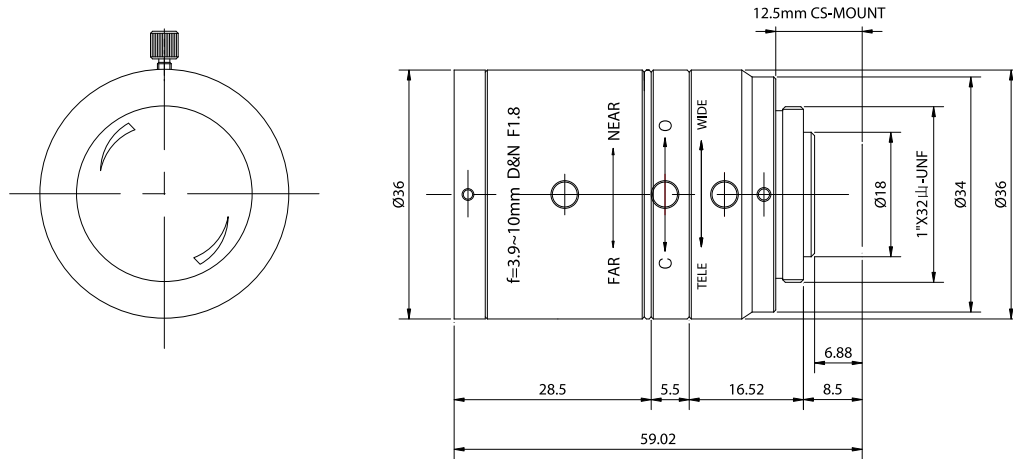

VIDEO CAMERA LENS

PRECISION

VT3Z3910MRM

3MP resolution, 3.9-10mm F1.8
Manual Iris, IR-corrected Day/Night

(Unit : mm)

Image Format	1/2-inch
Focal Length	3.9-10.0mm
Maximum Aperture	F1.8 ~Close
Operation	Iris : Manual Zoom : Manual Focus : Manual
View Angle	Horizontal : Wide 96.50° / Tele 36.50° Vertical : Wide 70.95° / Tele 27.40° Diagonal : Wide 122.70° / Tele 45.60°
Lens Mount	CS-mount
MOD(Minimum Object Distance)	0.3m
Back Focal Length	7.30mm-13.22mm in Air
Dimensions	Ø36 x 46.52mm (Dia. x Length)
Weight	105g
Note	