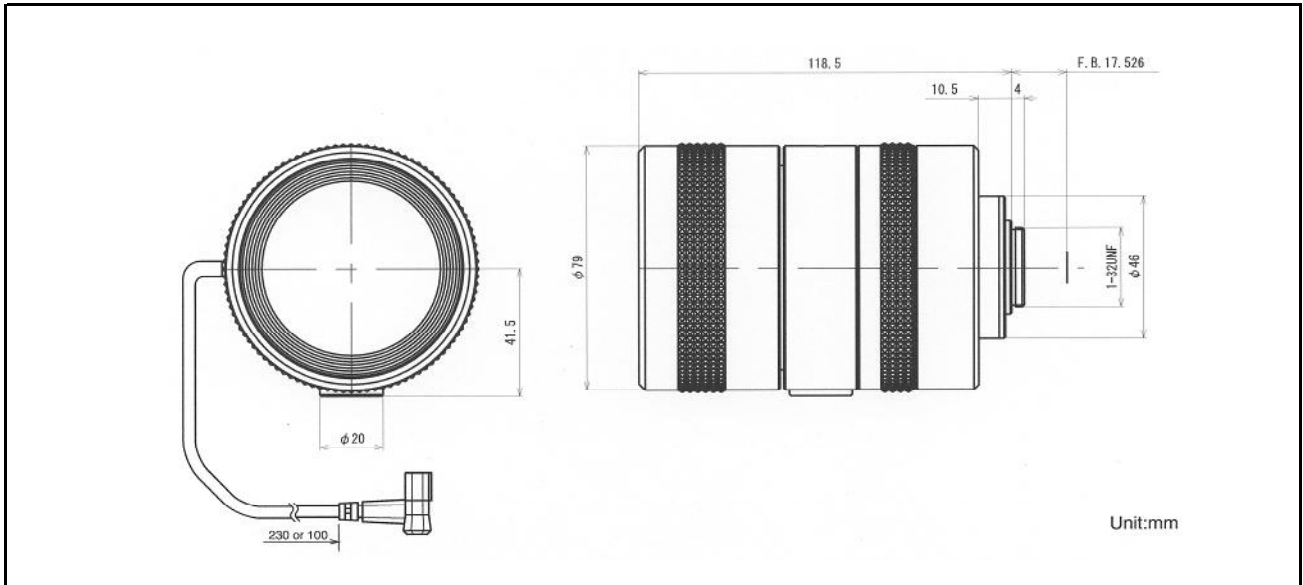

## TMS6Z118SD

3.6 MEGA PIXEL, 6X MANUAL ZOOM LENS  
AUTO IRIS (DC-DRIVE TYPE)

(Unit: mm)

<b>Image Format</b>	2/3-inch										
<b>Focal Length</b>	11 - 66mm										
<b>Max. Aperture</b>	F1.8 - Close										
<b>Operation</b>	<b>Iris:</b>	Auto, DC-drive									
	<b>Zoom:</b>	Manual									
	<b>Focus:</b>	Manual									
<b>View Angle (Degrees)</b>											
		<table><thead><tr><th></th><th>Wide</th><th>Tele</th></tr></thead><tbody><tr><td>Horizontal:</td><td>43.3°</td><td>7.7°</td></tr><tr><td>Vertical:</td><td>33.0°</td><td>5.8°</td></tr></tbody></table>		Wide	Tele	Horizontal:	43.3°	7.7°	Vertical:	33.0°	5.8°
	Wide	Tele									
Horizontal:	43.3°	7.7°									
Vertical:	33.0°	5.8°									
<b>Lens Mount</b>	C-Mount										
<b>MOD(Minimum Object Distance)</b>	1.4m										
<b>Back Focal Length</b>	15.28mm										
<b>Filter Screw Size</b>	M72 P=0.75										
<b>Dimensions</b>	Φ79.0mm x 118.5mm										
<b>Weight</b>	780g approx.										
<b>Note</b>											