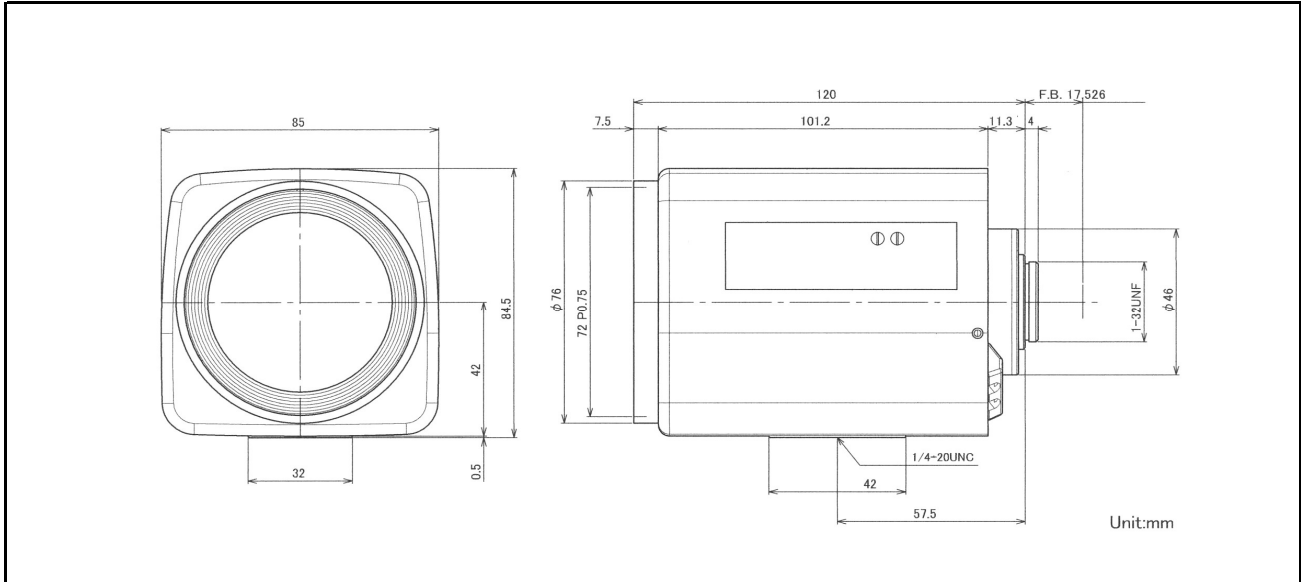

CCTV LENS

TMS6Z1118MAD

**3.6 MEGA PIXEL, 6X MOTORIZED ZOOM LENS
AUTO-IRIS, DC-DRIVE TYPE**

(Unit: mm)

Image Format	2/3-inch									
Focal Length	11 - 66mm									
Max. Aperture	F1.8 - Close									
Operation	Iris: Auto iris, DC-drive type									
	Zoom: Motorized									
	Focus: Motorized									
View Angle (Degrees)	<table border="1"> <thead> <tr> <th></th> <th>Wide</th> <th>Tele</th> </tr> </thead> <tbody> <tr> <td>Horizontal:</td> <td>43.3°</td> <td>7.7°</td> </tr> <tr> <td>Vertical:</td> <td>33.0°</td> <td>5.8°</td> </tr> </tbody> </table>		Wide	Tele	Horizontal:	43.3°	7.7°	Vertical:	33.0°	5.8°
	Wide	Tele								
Horizontal:	43.3°	7.7°								
Vertical:	33.0°	5.8°								
Lens Mount	C-Mount									
MOD(Minimum Object Distance)	1.4m									
Back Focal Length	15.28mm									
Filter Screw Size	M72 P=0.75									
Dimensions	84.5 x 85.0 x 120.0mm									
Weight	700g									
Note										