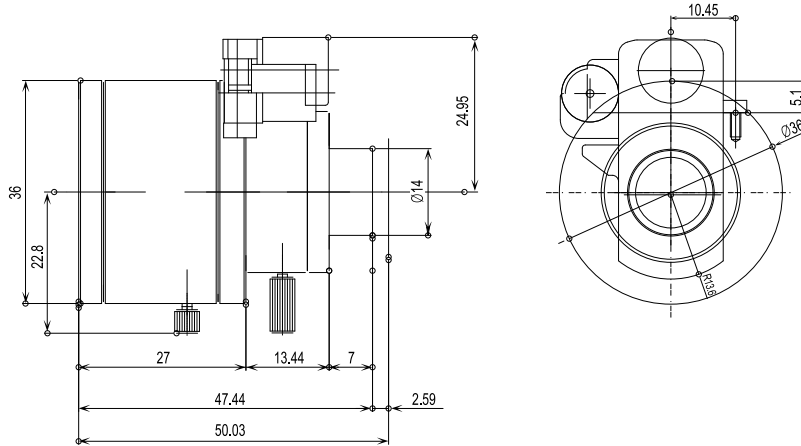

# VIDEO CAMERA LENS

PRECISION

## ACU3Z2880MPIR/S14/DCIR

2.0 Mega-pixel resolution, IR-corrected Day/Night  
Vari-focal, DC Auto Iris, IR-cut filter switching unit

### IR-cut filter wiring

#1 Yellow  
#2 Brown

+ for OUT  
- for IN

(Unit : mm)

Image Format	1/3-inch
Focal Length	2.8-8.0mm
Maximum Aperture	F1.6
Iris Operation	Auto
Iris Range	F1.6-360
View Angle	Horizontal : wide 103° / Tele 34.4° Vertical : wide 76° / Tele 25.8° Diagonal : wide 132° / Tele 43°
Lens Mount	φ14mm straight board-mount
MOD(Minimum Object Distance)	0.5m (at wide)
Back Focal Length	6.32mm
Filter Screw Size	Not provided.
Dimensions	φ36.0mm x 42.09m
Weight	70g approx.
Note	